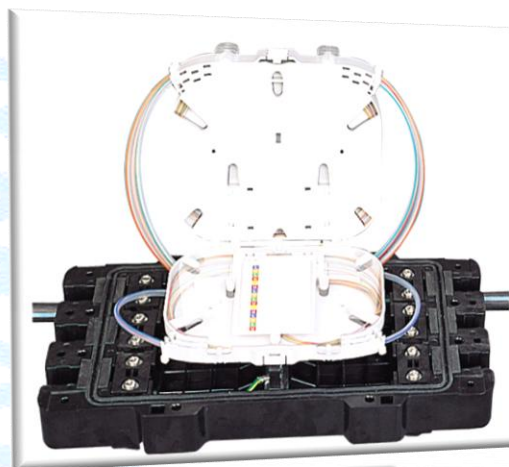

ORNET

Optical Closures

Features and Benefits:

- Provides branching entrance cable ports each end.
- Excellent sealing provides water tight and vibration.
- Simple and fast installation.
- Easy reentering for additional splicing.

Application:

- Telecommunication Networks
- Local Area Networks
- CATV Networks
- Vault and Building Environment

Specification:

Size	330 x 186 x 125 (mm)	574 x 222 x 138 (mm)
Cable inlet ports	6	6
Max. Cable Diameter	17mm	27mm
Max. Stack of trays	4	6
Max. Splices (Looses)	96 Fibres	216 Fibres