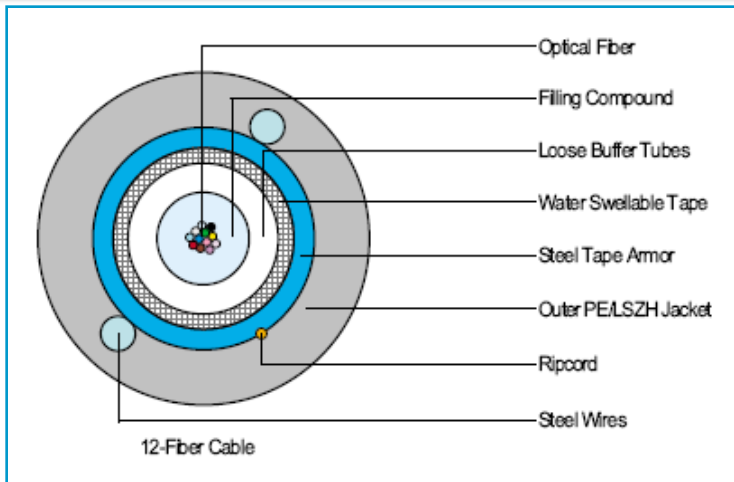

## Fiber Optic Loose Tube Cable Single Jacket Single Armor Central Loose Tube Cable

### Description/Applications:

- Single Jacket Single armored Central loose tube cable is a UV-stabilized, fully water blocked cable for outdoor duct and direct burial applications.
- Loose tube design provides stable and highly reliable transmission parameters for a variety of voice, data, video and imaging applications.
- This lightweight cable offers durability and flexibility required for many outside plant application.
- Compact design for limited conduit space
- The cables are well suited for campus-type environments in and between buildings without building entry joints
- RoHS (Restriction of the use of Certain Hazardous Substances Directive) complied

### Specification:

- Telcordia GR-20-CORE
- IEC 60793, 60794
- IEC 60332-1, 3